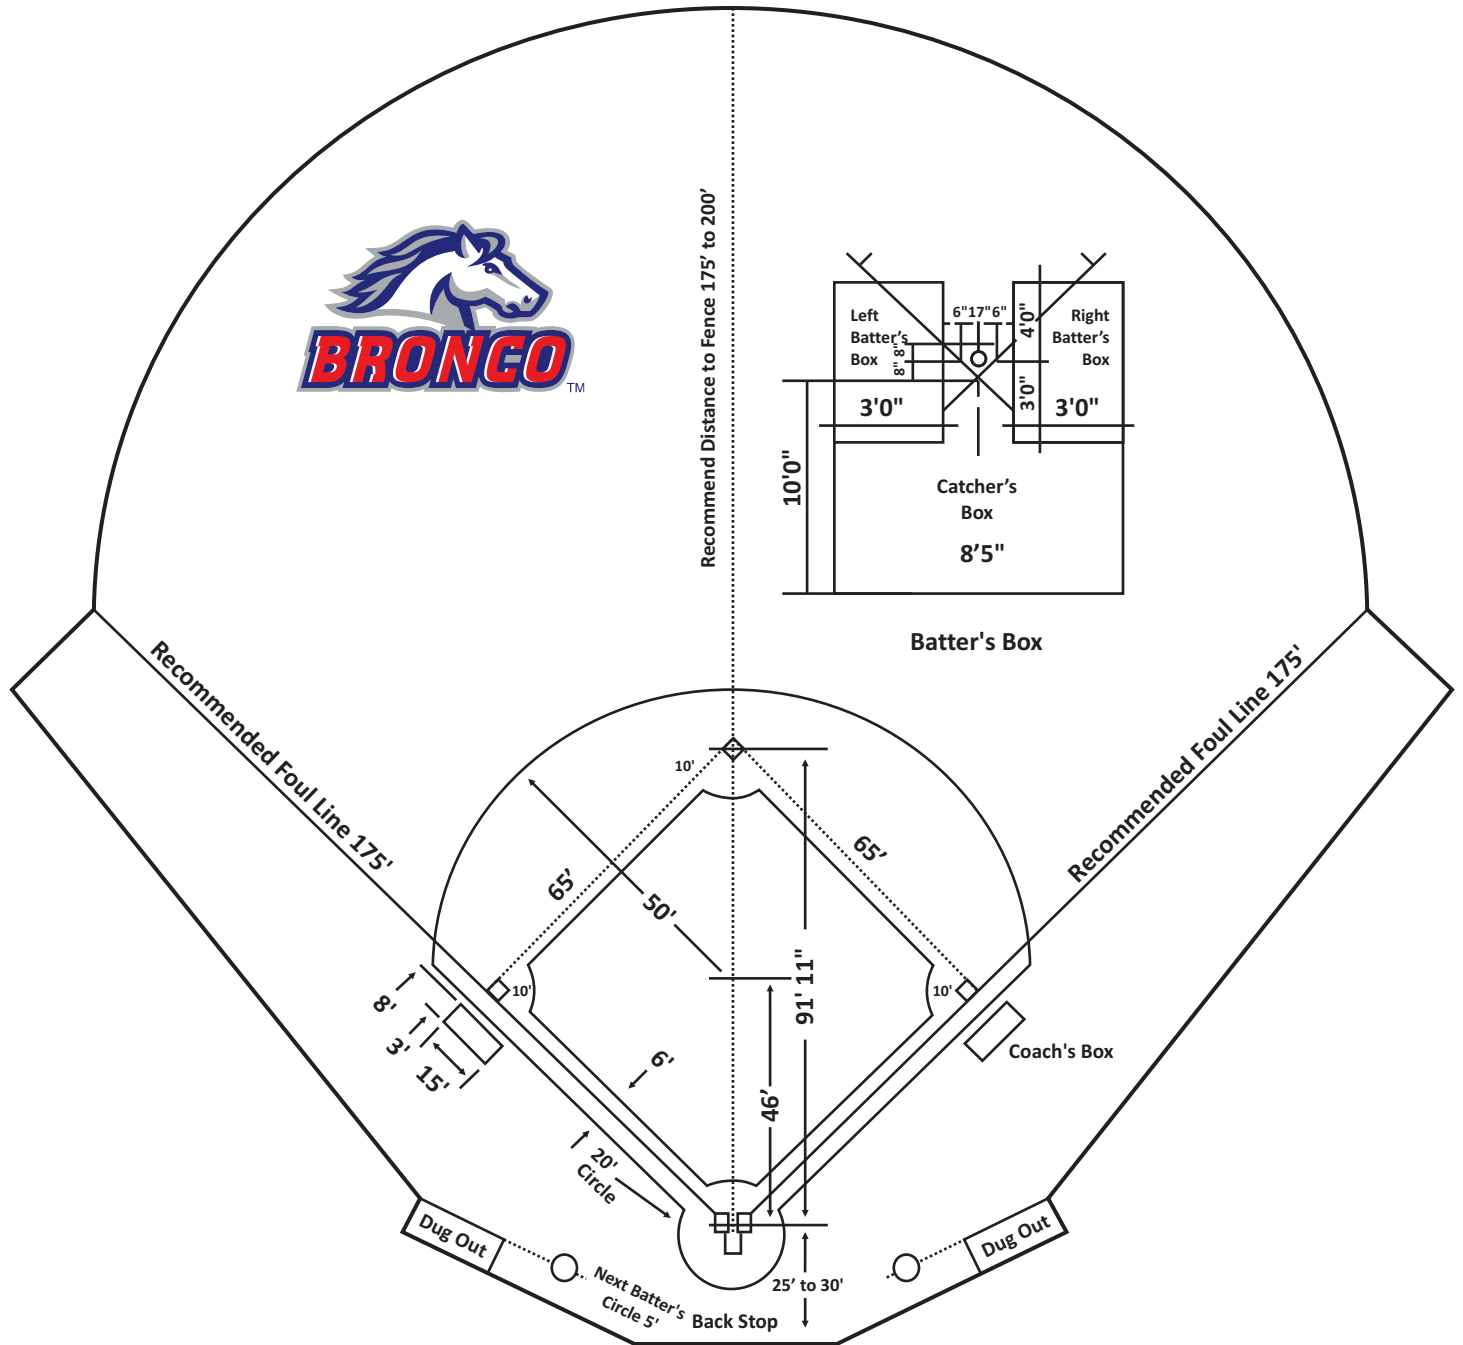

PONY Girls Slow Pitch Shetland 6U Playing Field Dimensions and Distances

PONY Girls Slow Pitch Mustang 10U Playing Field Dimensions and Distances

PONY Girls Slow Pitch Bronco 12U Playing Field Dimensions and Distances

PONY Girls Slow Pitch Pony 14U Playing Field Dimensions and Distances

PONY Girls Slow Pitch Palomino 18U Playing Field Dimensions and Distances

PONY Girls Slow Pitch Palomino 23U Playing Field Dimensions and Distances