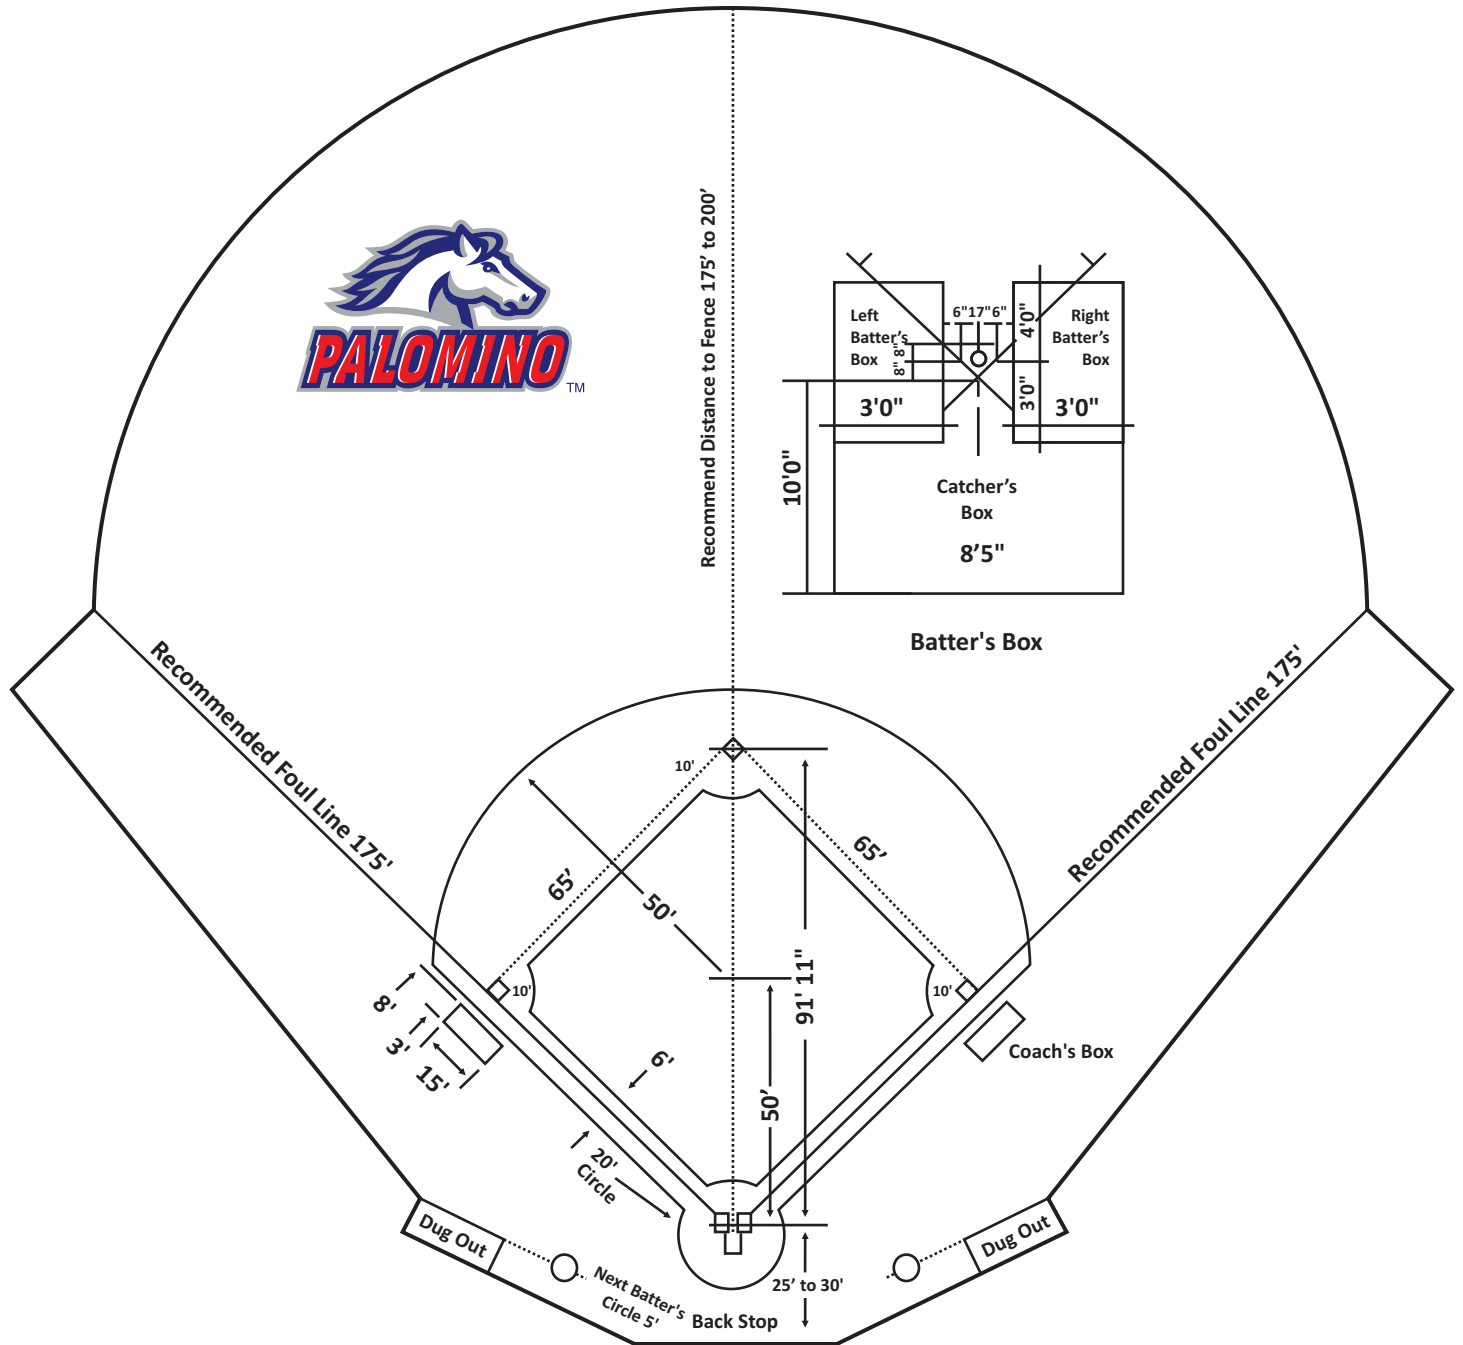

PONY Girls Slow Pitch Shetland 6U Playing Field Dimensions and Distances

PONY Girls Slow Pitch Mustang 10U Playing Field Dimensions and Distances

PONY Girls Slow Pitch Bronco 12U Playing Field Dimensions and Distances

PONY Girls Slow Pitch Pony 14U Playing Field Dimensions and Distances

PONY Girls Slow Pitch Palomino 18U Playing Field Dimensions and Distances

PONY Girls Slow Pitch Palomino 23U Playing Field Dimensions and Distances