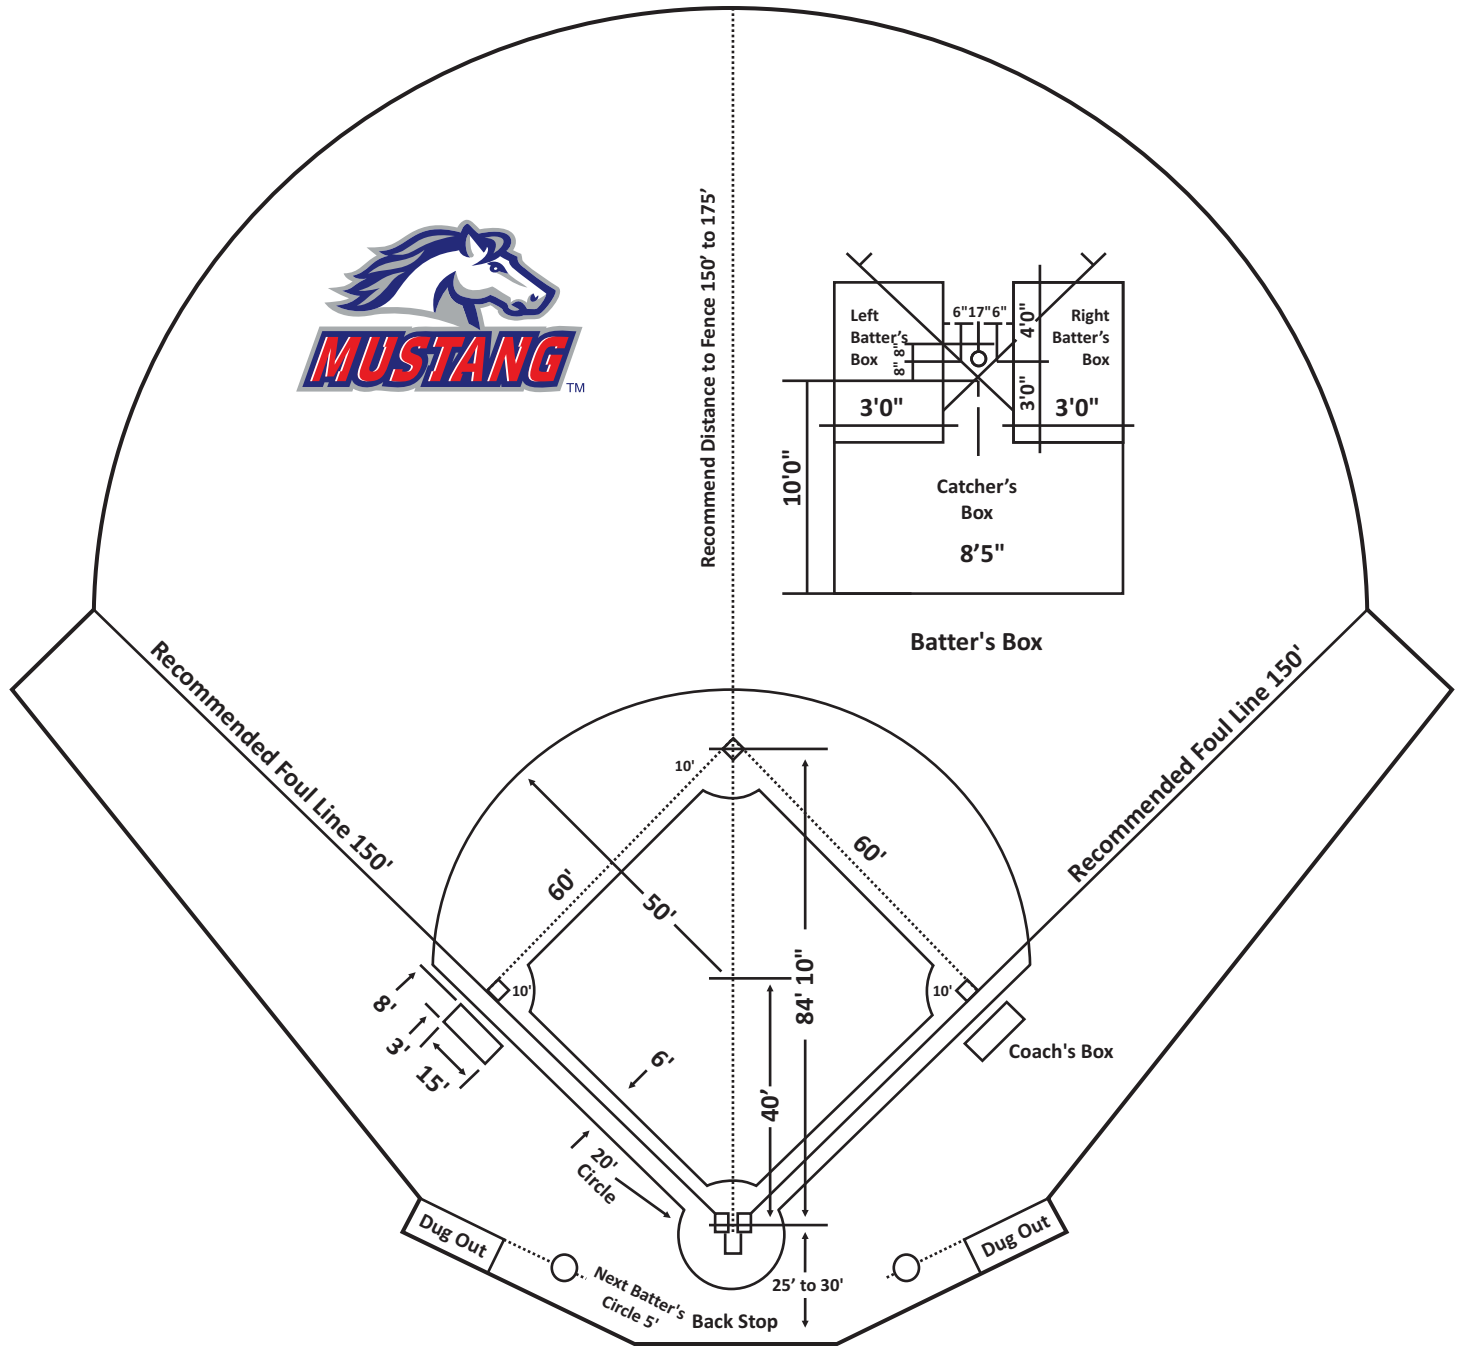

PONY Girls Slow Pitch Shetland 6U Playing Field Dimensions and Distances

PONY Girls Slow Pitch Mustang 10U Playing Field Dimensions and Distances

PONY Girls Slow Pitch Bronco 12U Playing Field Dimensions and Distances

PONY Girls Slow Pitch Pony 14U Playing Field Dimensions and Distances

PONY Girls Slow Pitch Palomino 18U Playing Field Dimensions and Distances

PONY Girls Slow Pitch Palomino 23U Playing Field Dimensions and Distances