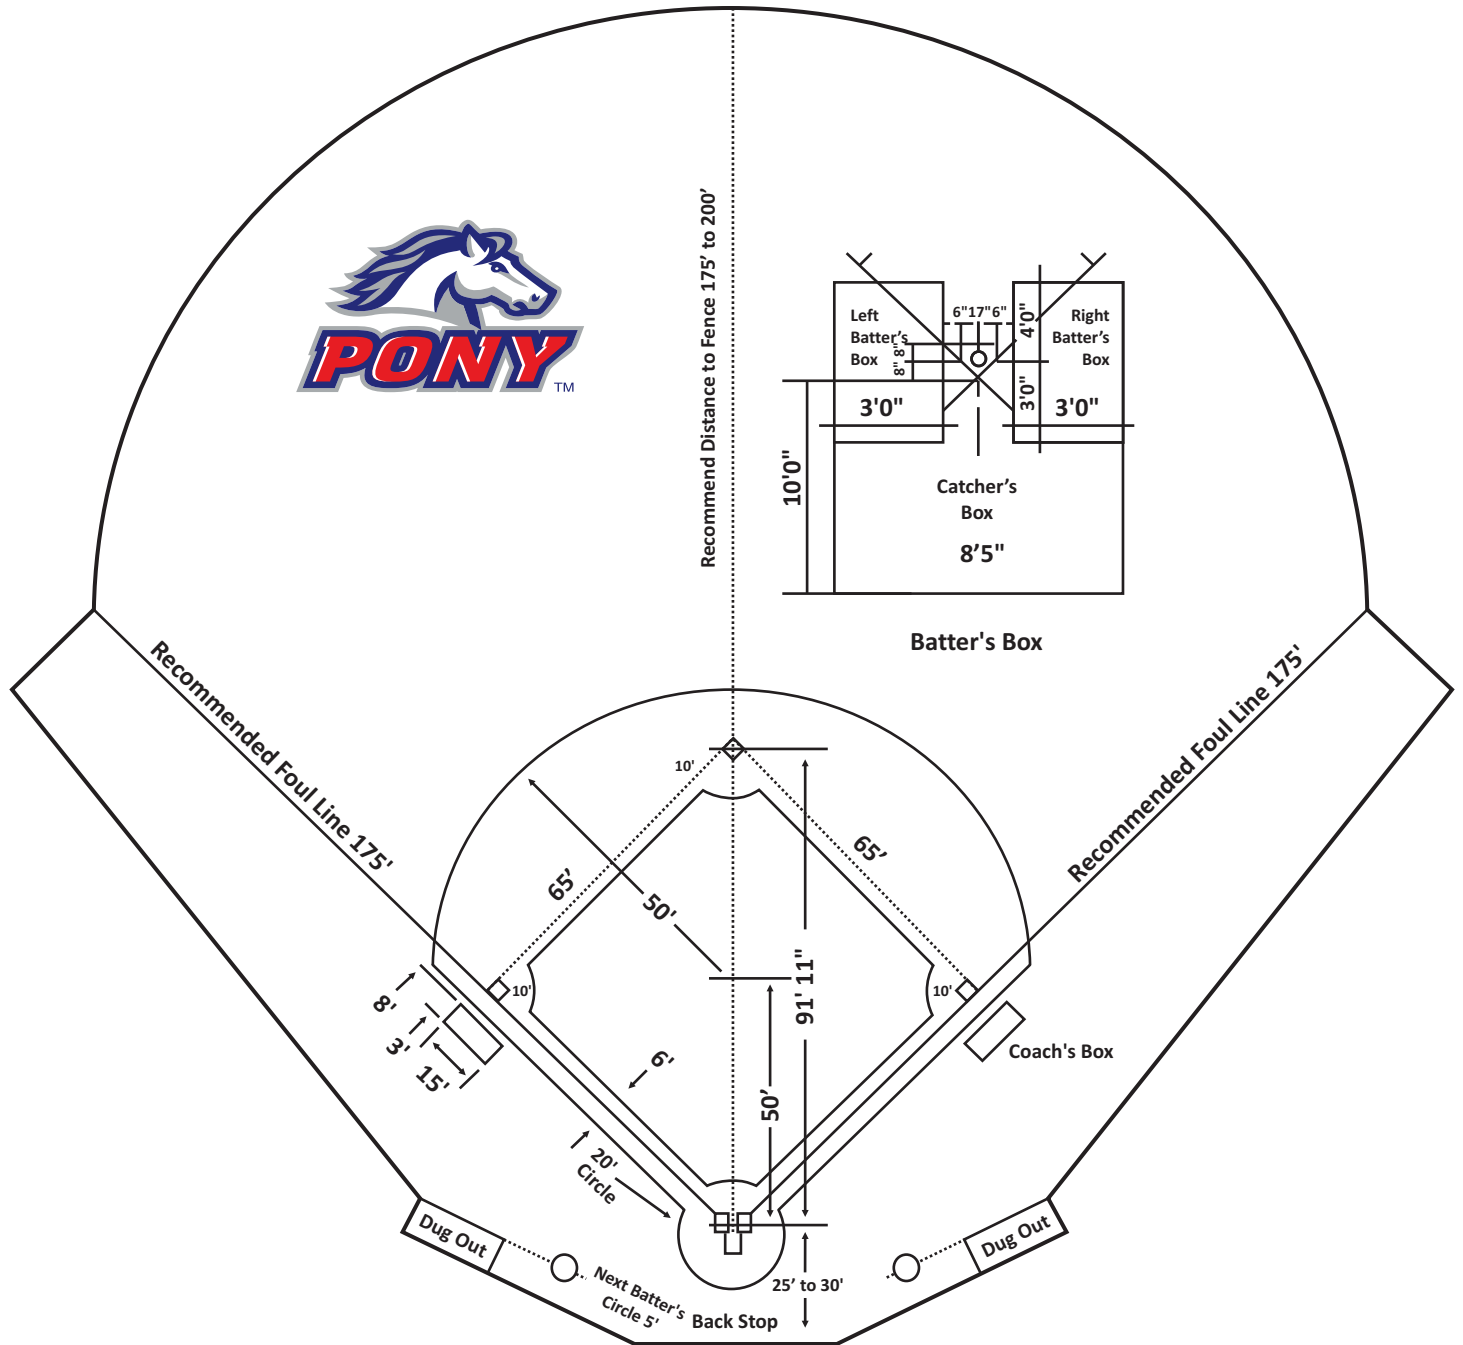

PONY Girls Slow Pitch Shetland 6U Playing Field Dimensions and Distances

PONY Girls Slow Pitch Mustang 10U Playing Field Dimensions and Distances

PONY Girls Slow Pitch Bronco 12U Playing Field Dimensions and Distances

PONY Girls Slow Pitch Pony 14U Playing Field Dimensions and Distances

PONY Girls Slow Pitch Palomino 18U Playing Field Dimensions and Distances

PONY Girls Slow Pitch Palomino 23U Playing Field Dimensions and Distances