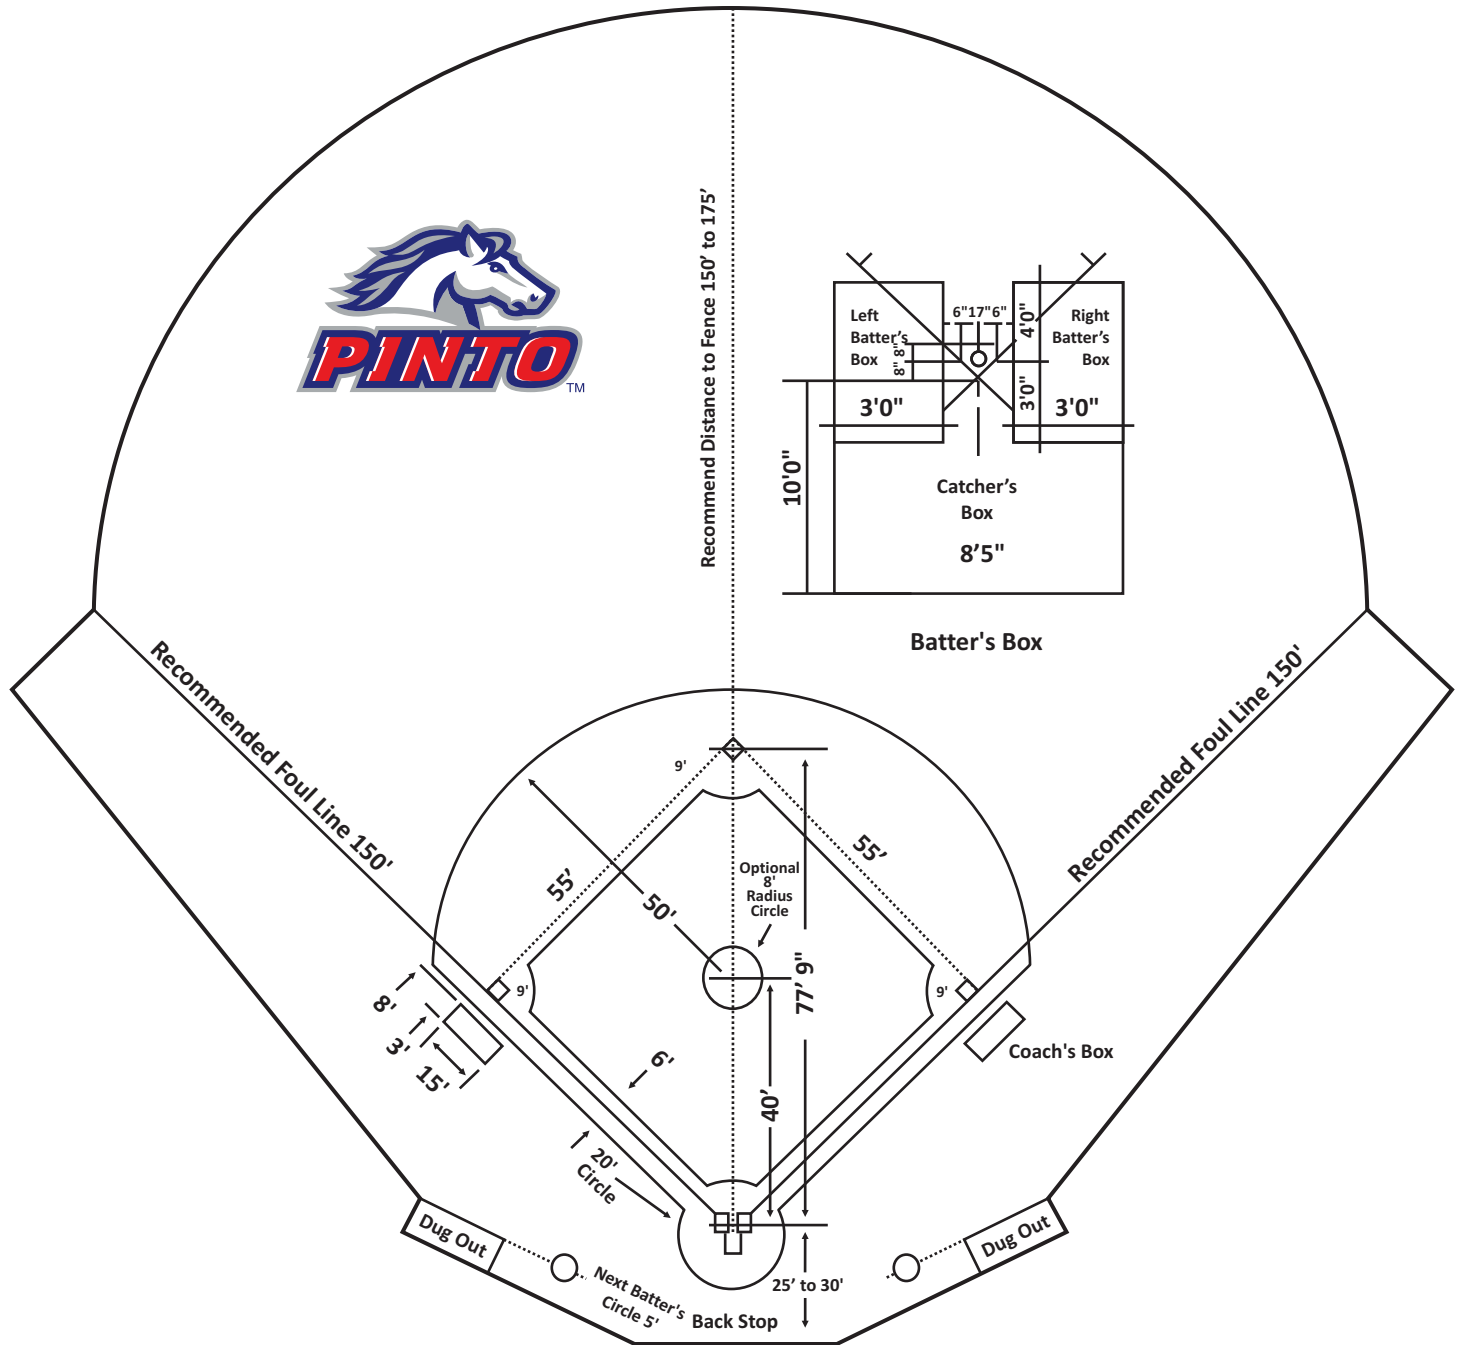

PONY Girls Slow Pitch Shetland 6U Playing Field Dimensions and Distances

PONY Girls Slow Pitch Mustang 10U Playing Field Dimensions and Distances

PONY Girls Slow Pitch Bronco 12U Playing Field Dimensions and Distances

PONY Girls Slow Pitch Pony 14U Playing Field Dimensions and Distances

PONY Girls Slow Pitch Palomino 18U Playing Field Dimensions and Distances

PONY Girls Slow Pitch Palomino 23U Playing Field Dimensions and Distances