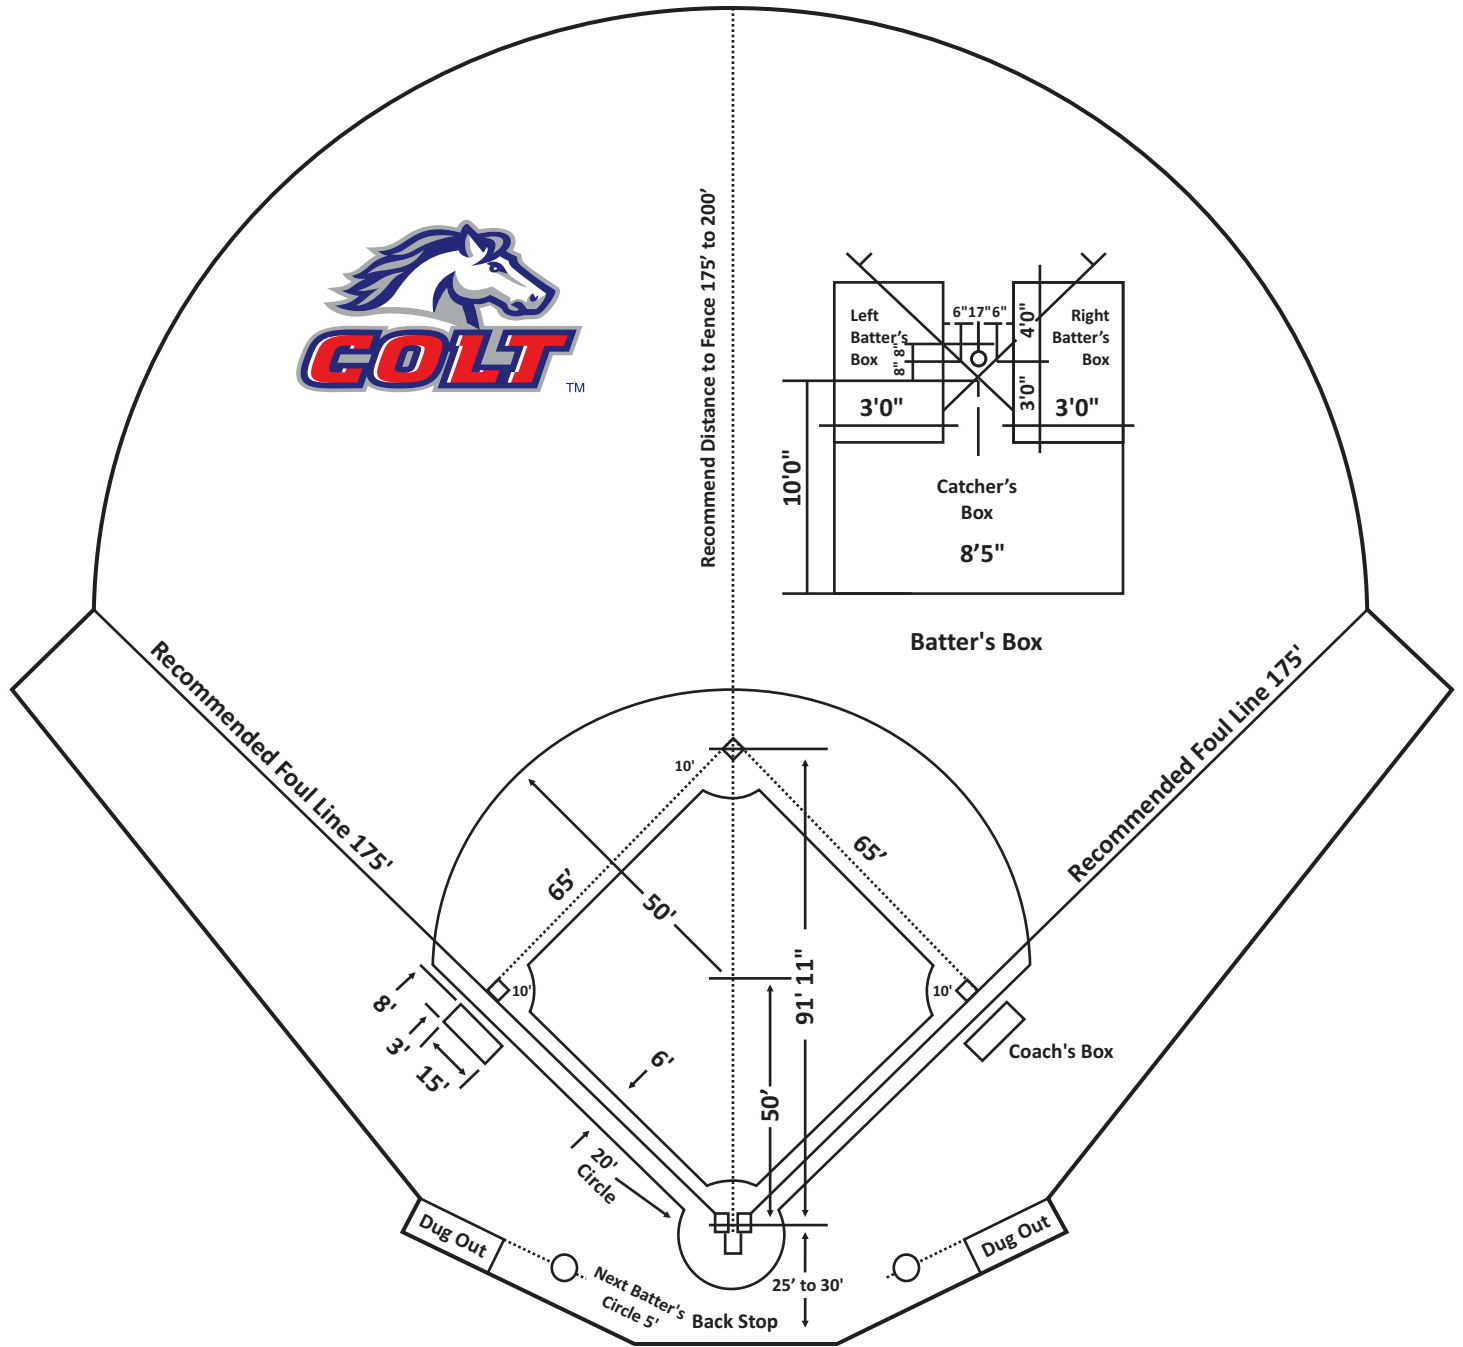

PONY Girls Slow Pitch Shetland 6U Playing Field Dimensions and Distances

PONY Girls Slow Pitch Mustang 10U Playing Field Dimensions and Distances

PONY Girls Slow Pitch Bronco 12U Playing Field Dimensions and Distances

PONY Girls Slow Pitch Pony 14U Playing Field Dimensions and Distances

PONY Girls Slow Pitch Palomino 18U Playing Field Dimensions and Distances

PONY Girls Slow Pitch Palomino 23U Playing Field Dimensions and Distances